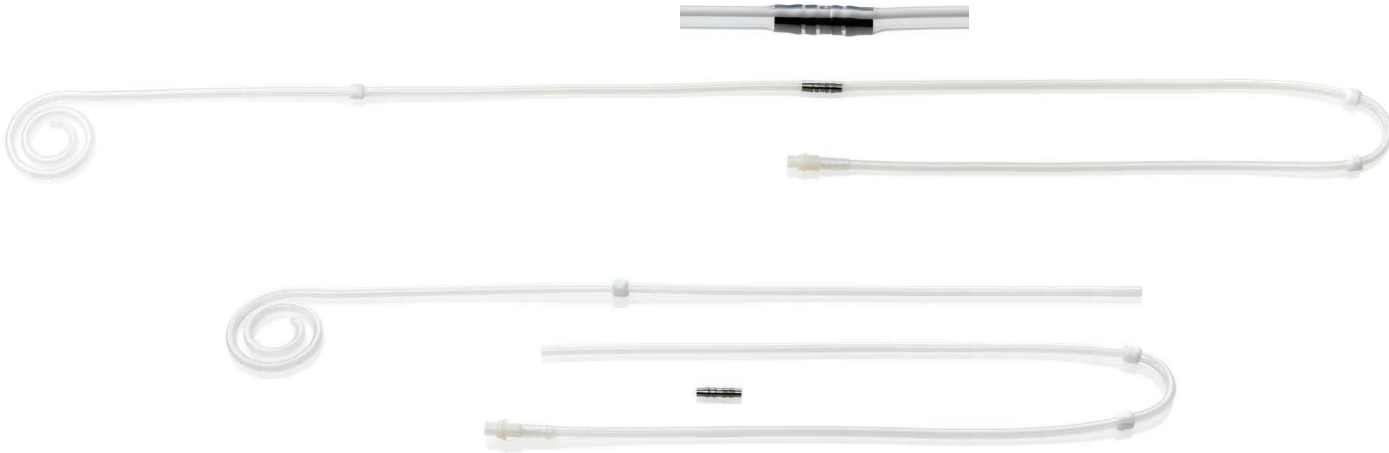

Silicone	Coiled	15F
Material	Tip Design	French Size

COILED TIP

LARGE SIDE HOLES

TITANIUM BARBED CONNECTOR

CATHETER ONLY		
MC20XC	15F X 64CM X-SERIES, COILED	5/BOX

BASIC SET		
MC20XS	15F X 64CM X-SERIES, COILED	5/BOX

ACCESSORIES		
MP217	17F VASCU-SHEATH® INTRODUCER SET	5/BOX
MC50	MALE LUER LOCK END CAP	100/BOX
MBCA	BARBED LUER LOCK CATHETER ADAPTOR	20/BOX
MCS	CATHETER STYLET	5/BOX
MTS	TUNNELING STYLET	10/BOX
MTC	TITANIUM LUER ADAPTOR	5/BOX
TBC	TITANIUM BARBED CONNECTOR	50/BOX
TRX	X-SERIES TUNNELING ROD	5/BOX
FSX	X-SERIES FALLER STYLET	5/BOX
40501	PREOPERATIVE MARKING STENCIL PACK	1/BOX

CATHETER ONLY CONTAINS:

- (1) Catheter
- (1) Titanium Barbed Connector
- (1) Female Luer
- (1) Clamp
- (1) End Cap

BASIC SET CONTAINS:

- (1) Catheter
- (1) Titanium Barbed Connector
- (1) Female Luer
- (1) Clamp
- (1) End Cap
- (1) Introducer Needle
- (1) Guidewire
- (1) Scalpel
- (1) Tunneler
- (1) 10cc Syringe
- (6) 4" x 4" Gauze
- (1) Tape Measure